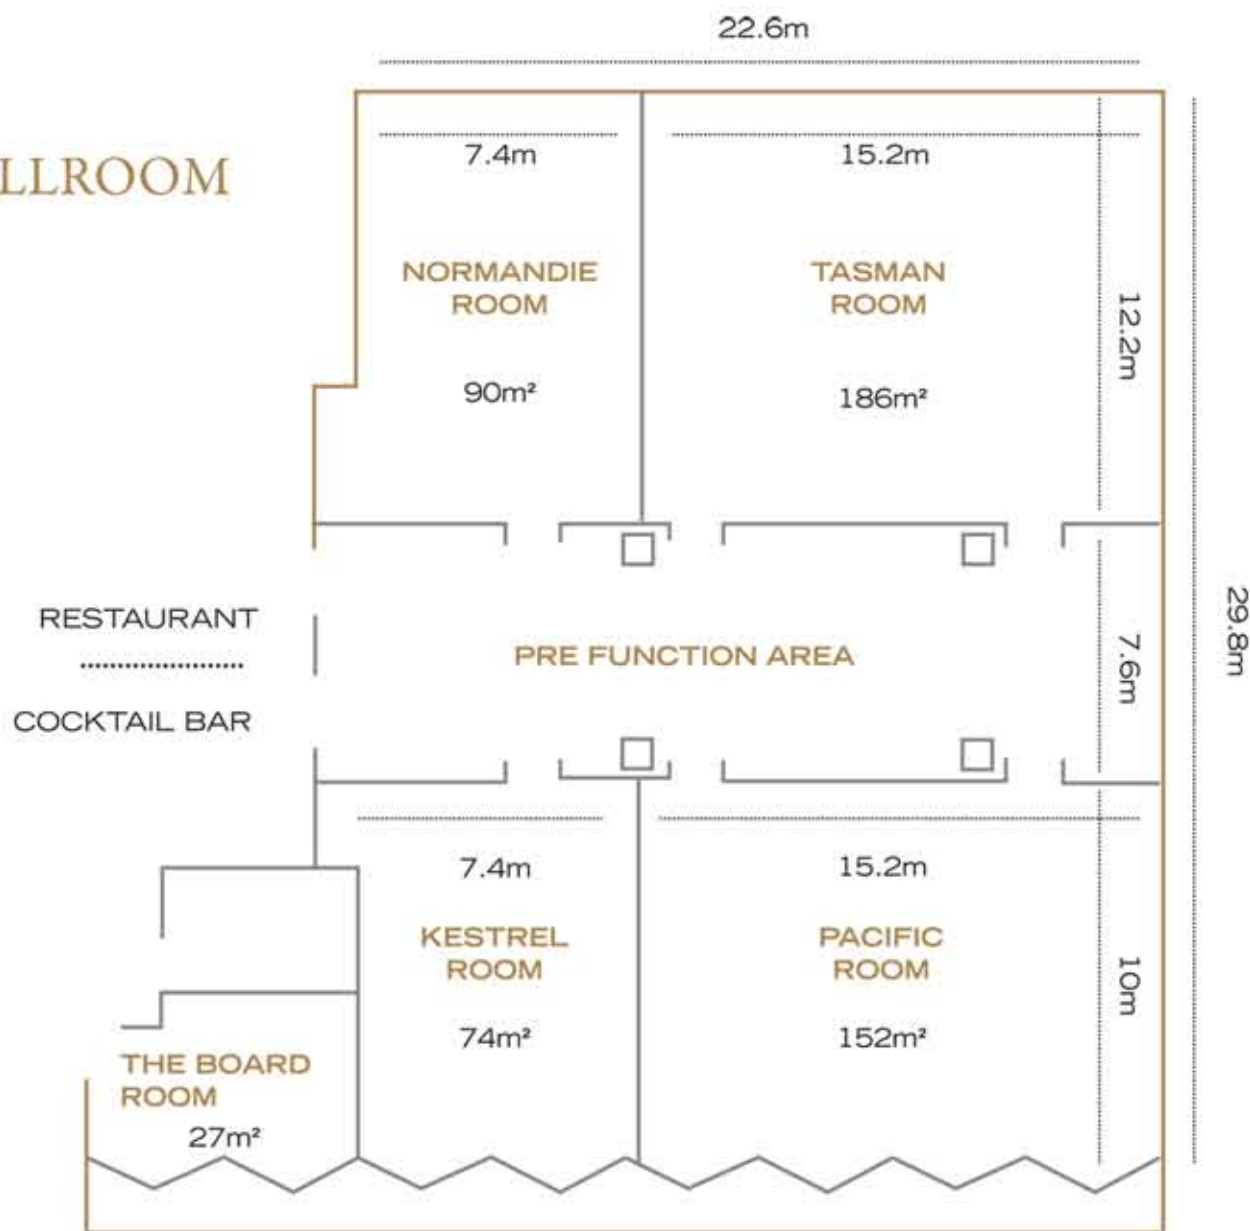

FROM THE SPECTACULAR PENTHOUSE BOARDROOM
TO THE VAST SPENCER BALLROOM.

SPENCER

PUPUKE ROOM

ACCOMMODATION*

*indicative floor plan only

SPACES

SPENCER BALLROOM

	SQ. M	HEIGHT	B/ROOM	CABARET	THEATRE	CLASS	U-SHAPE	SEATED	BUFFET
KESTREL	74	2.8 – 3.3M	25	32	70	30	24	40	30
PACIFIC	152	2.8 – 3.3M	35	72	150	72	40 50DBL-U	100	80
KESTREL + PACIFIC	226	2.8 – 3.3M	60	104	230	100	-	130	120
TASMAN	186	2.8 – 3.3M	48	96	190	90	50 60DBL-U	120	100
NORMANDIE	90	2.8 – 3.3M	25	40	80	36	30	50	40
TASMAN + NORMANDIE	276	2.8 – 3.3M	70	120	240	130	55-75 75DBL-U	200	160
PRE FUNCTION AREA	180	2.8 – 3.3M	N/A	168	300	30	N/A	180	-
SPENCER BALLROOM	682	2.8 – 3.3M	N/A	320	400	300	N/A	450	320
THE BOARDROOM	27	2.8M	12	-	N/A	N/A	N/A	12	-
PENTHOUSE BOARDROOM	N/A	2.8M	12	-	N/A	N/A	N/A	12	-
PENTHOUSE BREAKOUT	N/A	N/A	6	-	10	N/A	N/A	-	N/A
PUPUKE ROOM	N/A	N/A	12	-	30	N/A	12	-	N/A