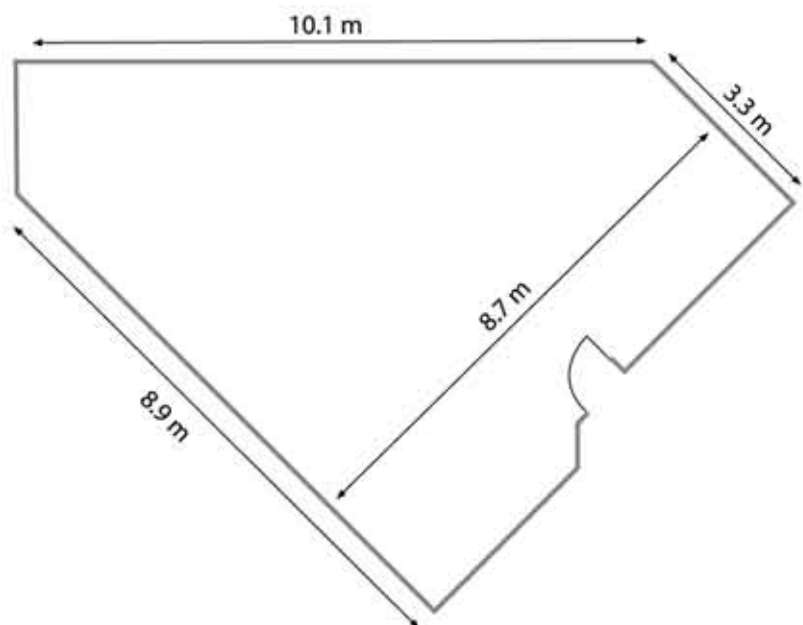

FROM THE SPECTACULAR PENTHOUSE BOARDROOM
TO THE VAST SPENCER BALLROOM.

SPENCER

PUPUKE ROOM

ACCOMMODATION*

*indicative floor plan only

SPACES

SPENCER BALLROOM

	SQ. M	HEIGHT	B/ROOM	CABARET	THEATRE	CLASS	U-SHAPE	SEATED	BUFFET
KESTREL	74	2.8 – 3.3M	25	32	70	30	24	40	30
PACIFIC	152	2.8 – 3.3M	35	72	150	72	40 50DBL-U	100	80
KESTREL + PACIFIC	226	2.8 – 3.3M	60	104	230	100	-	130	120
TASMAN	186	2.8 – 3.3M	48	96	190	90	50 60DBL-U	120	100
NORMANDIE	90	2.8 – 3.3M	25	40	80	36	30	50	40
TASMAN + NORMANDIE	276	2.8 – 3.3M	70	120	240	130	55-75 75DBL-U	200	160
PRE FUNCTION AREA	180	2.8 – 3.3M	N/A	168	300	30	N/A	180	-
SPENCER BALLROOM	682	2.8 – 3.3M	N/A	320	400	300	N/A	450	320
THE BOARDROOM	27	2.8M	12	-	N/A	N/A	N/A	12	-
PENTHOUSE BOARDROOM	N/A	2.8M	12	-	N/A	N/A	N/A	12	-
PENTHOUSE BREAKOUT	N/A	N/A	6	-	10	N/A	N/A	-	N/A
PUPUKE ROOM	N/A	N/A	12	-	30	N/A	12	-	N/A