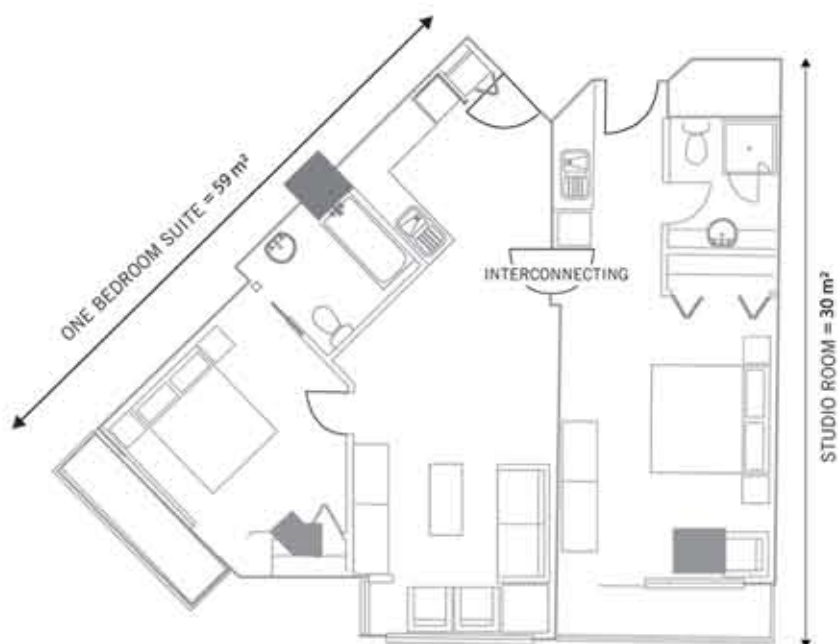

**YOU HAVE FOUND THE PERFECT LOCATION
TO MATCH THE PERFECT OCCASION**

B

INSPIRING BUSINESS

SPENCER MEETINGS

The Panoramic Penthouse Retreat is located on the 20th floor of the hotel, offering spectacular views of the Hauraki Gulf and Rangitoto Island, sure to provide ...

A CHIC AND
COMFORTABLE SETTING

Our Rooms range from Classic Studio Rooms to Business Class Suites, with the ability to interconnect to enlarge your accommodation into a Two Bedroom Apartment or alternatively an additional Meeting Room, providing a ...

FRESH VIEW
ON BUSINESS
OR LEISURE

THE SPENCER
ON BYRON
HOTEL
TARAPUNA BEACH

PENTHOUSE LEVEL 2

PENTHOUSE LEVEL 1

Whether your event is a small intimate meeting or a large conference, the Spencer on Byron Hotel in Auckland offers an extensive range of options to suit.

FROM THE SPECTACULAR PENTHOUSE BOARDROOM
TO THE VAST SPENCER BALLROOM.

SPENCER

PUPUKE ROOM

ACCOMMODATION*

*indicative floor plan only

SPACES

SPENCER BALLROOM

	SQ. M	HEIGHT	B/ROOM	CABARET	THEATRE	CLASS	U-SHAPE	SEATED	BUFFET
KESTREL	74	2.8 – 3.3M	25	32	70	30	24	40	30
PACIFIC	152	2.8 – 3.3M	35	72	150	72	40 50DBL-U	100	80
KESTREL + PACIFIC	226	2.8 – 3.3M	60	104	230	100	-	130	120
TASMAN	186	2.8 – 3.3M	48	96	190	90	50 60DBL-U	120	100
NORMANDIE	90	2.8 – 3.3M	25	40	80	36	30	50	40
TASMAN + NORMANDIE	276	2.8 – 3.3M	70	120	240	130	55-75 75DBL-U	200	160
PRE FUNCTION AREA	180	2.8 – 3.3M	N/A	168	300	30	N/A	180	-
SPENCER BALLROOM	682	2.8 – 3.3M	N/A	320	400	300	N/A	450	320
THE BOARDROOM	27	2.8M	12	-	N/A	N/A	N/A	12	-
PENTHOUSE BOARDROOM	N/A	2.8M	12	-	N/A	N/A	N/A	12	-
PENTHOUSE BREAKOUT	N/A	N/A	6	-	10	N/A	N/A	-	N/A
PUPUKE ROOM	N/A	N/A	12	-	30	N/A	12	-	N/A