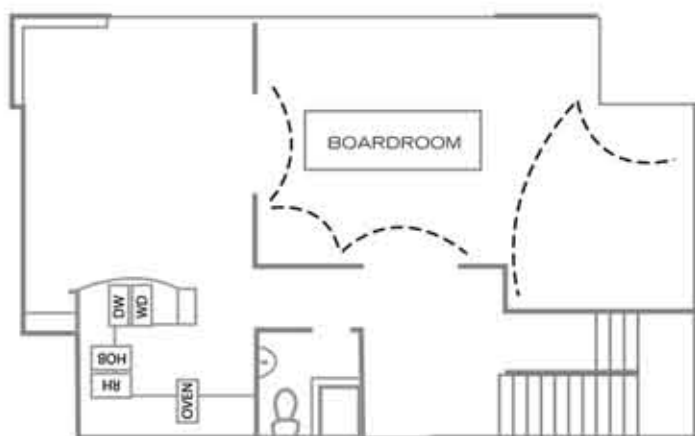

**YOU HAVE FOUND THE PERFECT LOCATION
TO MATCH THE PERFECT OCCASION**

B

INSPIRING BUSINESS

SPENCER MEETINGS

The Panoramic Penthouse Retreat is located on the 20th floor of the hotel, offering spectacular views of the Hauraki Gulf and Rangitoto Island, sure to provide ...

A CHIC AND
COMFORTABLE SETTING

Our Rooms range from Classic Studio Rooms to Business Class Suites, with the ability to interconnect to enlarge your accommodation into a Two Bedroom Apartment or alternatively an additional Meeting Room, providing a ...

FRESH VIEW
ON BUSINESS
OR LEISURE

THE SPENCER
ON BYRON
HOTEL
TARAPUNA BEACH

PENTHOUSE LEVEL 2

PENTHOUSE LEVEL 1

Whether your event is a small intimate meeting or a large conference, the Spencer on Byron Hotel in Auckland offers an extensive range of options to suit.

FROM THE SPECTACULAR PENTHOUSE BOARDROOM
TO THE VAST SPENCER BALLROOM.

SPENCER

PUPUKE ROOM

ACCOMMODATION*

*indicative floor plan only

SPACES

SPENCER BALLROOM

	SQ. M	HEIGHT	B/ROOM	CABARET	THEATRE	CLASS	U-SHAPE	SEATED	BUFFET
KESTREL	74	2.8 – 3.3M	25	32	70	30	24	40	30
PACIFIC	152	2.8 – 3.3M	35	72	150	72	40 50DBL-U	100	80
KESTREL + PACIFIC	226	2.8 – 3.3M	60	104	230	100	-	130	120
TASMAN	186	2.8 – 3.3M	48	96	190	90	50 60DBL-U	120	100
NORMANDIE	90	2.8 – 3.3M	25	40	80	36	30	50	40
TASMAN + NORMANDIE	276	2.8 – 3.3M	70	120	240	130	55-75 75DBL-U	200	160
PRE FUNCTION AREA	180	2.8 – 3.3M	N/A	168	300	30	N/A	180	-
SPENCER BALLROOM	682	2.8 – 3.3M	N/A	320	400	300	N/A	450	320
THE BOARDROOM	27	2.8M	12	-	N/A	N/A	N/A	12	-
PENTHOUSE BOARDROOM	N/A	2.8M	12	-	N/A	N/A	N/A	12	-
PENTHOUSE BREAKOUT	N/A	N/A	6	-	10	N/A	N/A	-	N/A
PUPUKE ROOM	N/A	N/A	12	-	30	N/A	12	-	N/A